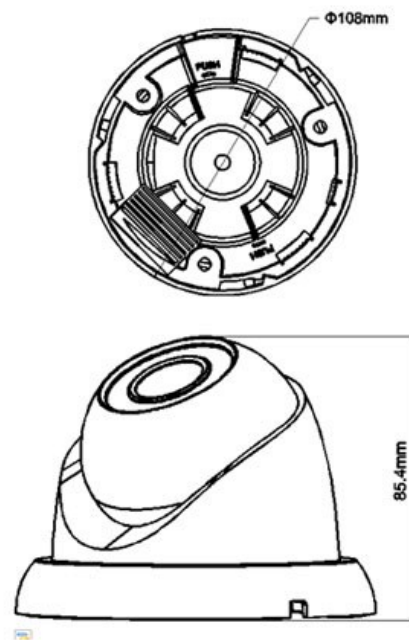

CP- USC-DA20L3**2MP Cosmic HD IR Dome Camera - 30Mtr.****COSMIC**
HD CAMERA**Main Features**

- 1/2.7" 2MP HQIS Pro Image Sensor
- Max 25fps@2MP
- DWDR, Day/Night(ICR), 3DNR,AWB, AGC, BLC
- 6mm fixed lens (3.6mm optional)
- IR Range of 30 Mtrs, IP67
- OSD Menu, control over coaxial cable, 2D-DNR
- HD and SD switchable

*Product casing and specifications are subject to change without prior notice

CP- USC-DA20L3

2MP Cosmic HD IR Dome Camera - 30Mtr.

COSMIC
HD CAMERA

Feature

Image Sensor
Minimum Illumination
Shutter Speed
White Balance
Gain Control(AGC)
Lens
Back Light Compensation
S/N Ratio
Video Streaming
Resolution
Video Output
ICR
User Account
IR
Transmission Distance
Operating Temperature
Power Source
Power Consumption
Weatherproof Standard
Dimension
Weight

Specification

1/2.7" 2 MP HQIS Pro Image Sensor
0.05Lux/F2.0, 0Lux IR on
Auto/Manual, 1/50s~1/100,000s
Auto/Manual
Auto/Manual
6mm(3.6mm optional)
BLC/ HLC/ DWDR
More than 50dB
1080P@25 fps
1080P(1920×1080)/1.3M(1280×960) /720P(1280×720) / D1(704×576/704×480) /CIF
1-channel BNC high definition video output/ CVBS standard definition video output (Can
Auto(ICR)/Color/B/W
20 Users
IR Range of 30 Mtr.
Over 800m via 75-3 coaxial cable
-40°C~+60°C , Less than 95%RH
DC12V±25%
Max 2.8W
IP67
Φ108mm × 85.4 mm
0.2Kg